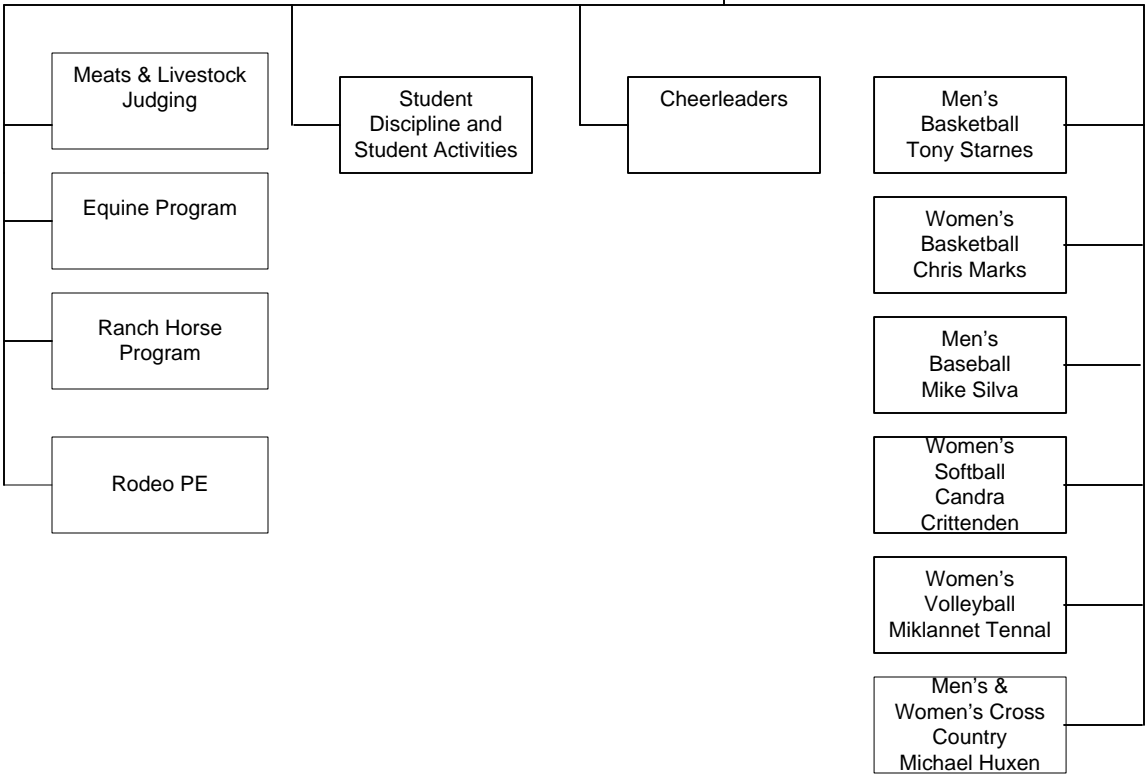

**CLARENDON COLLEGE – OFF
CAMPUS AFFAIRS
ORGANIZATIONAL CHART
2011-2012**

**CLARENDON COLLEGE
ORGANIZATIONAL CHART
FOR STUDENT SERVICES
2011-2012**

**CLARENDON COLLEGE
ATHLETICS
2011-2012**

Athletic Director & Director
of Student Life
John Green