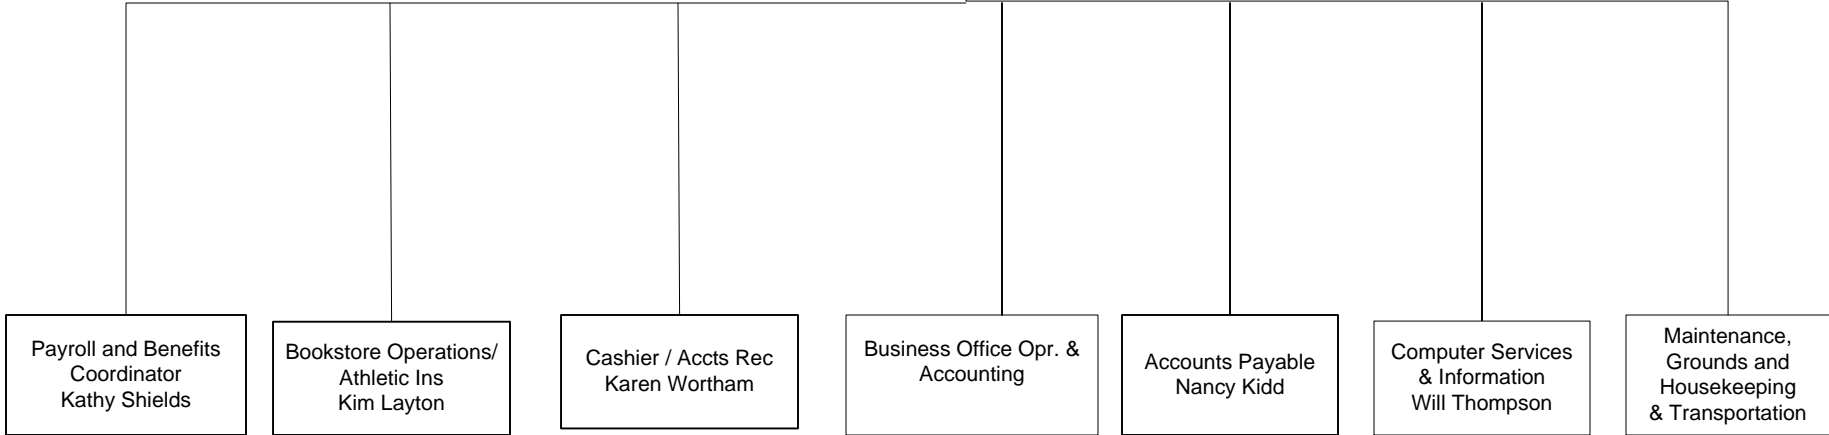

Clarendon College Organizational Chart 2011-2012

CLARENDON COLLEGE
Organizational Chart
for Instruction
2011-2012

**CLARENDON COLLEGE
ORGANIZATIONAL
CHART
ADMINISTRATIVE
SERVICES 2011-2012**

Dean of
Administrative
Services
Annette Ferguson