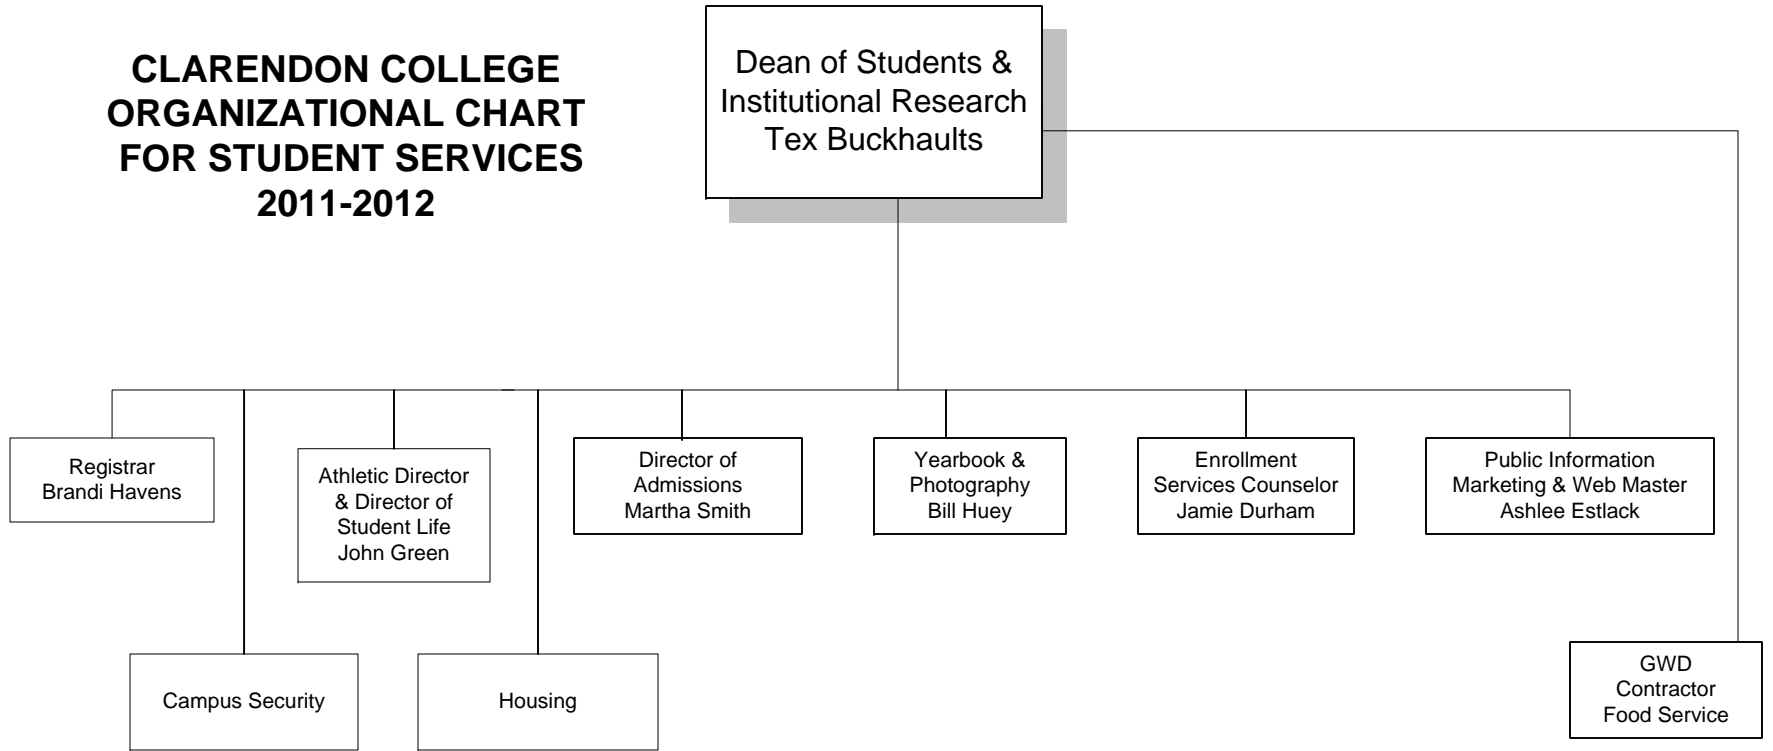

**CLARENDON COLLEGE
ORGANIZATIONAL CHART
FOR STUDENT SERVICES
2011-2012**