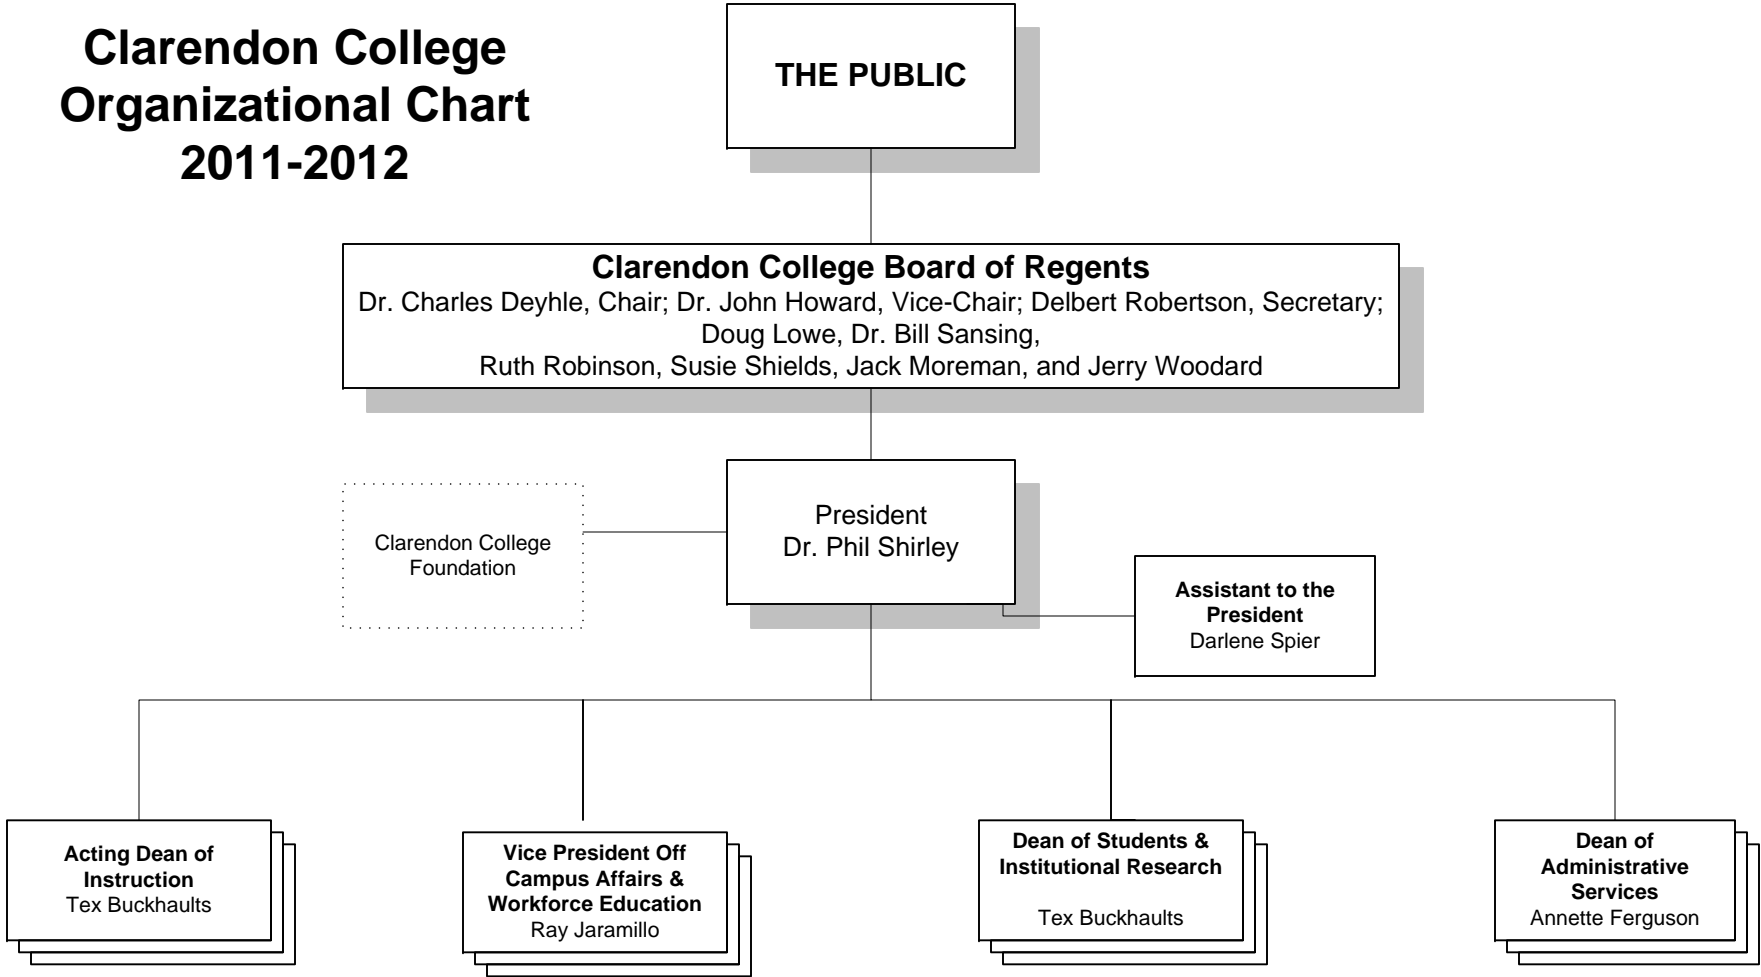

Clarendon College Organizational Chart 2011-2012

CLARENDON COLLEGE
Organizational Chart
for Instruction
2011-2012

**CLARENDON COLLEGE
ORGANIZATIONAL
CHART
ADMINISTRATIVE
SERVICES 2011-2012**

Dean of
Administrative
Services
Annette Ferguson

**CLARENDON COLLEGE – OFF
CAMPUS AFFAIRS
ORGANIZATIONAL CHART
2011-2012**

**CLARENDON COLLEGE
ORGANIZATIONAL CHART
FOR STUDENT SERVICES
2011-2012**

**CLARENDON COLLEGE
ATHLETICS
2011-2012**

Athletic Director & Director
of Student Life
John Green