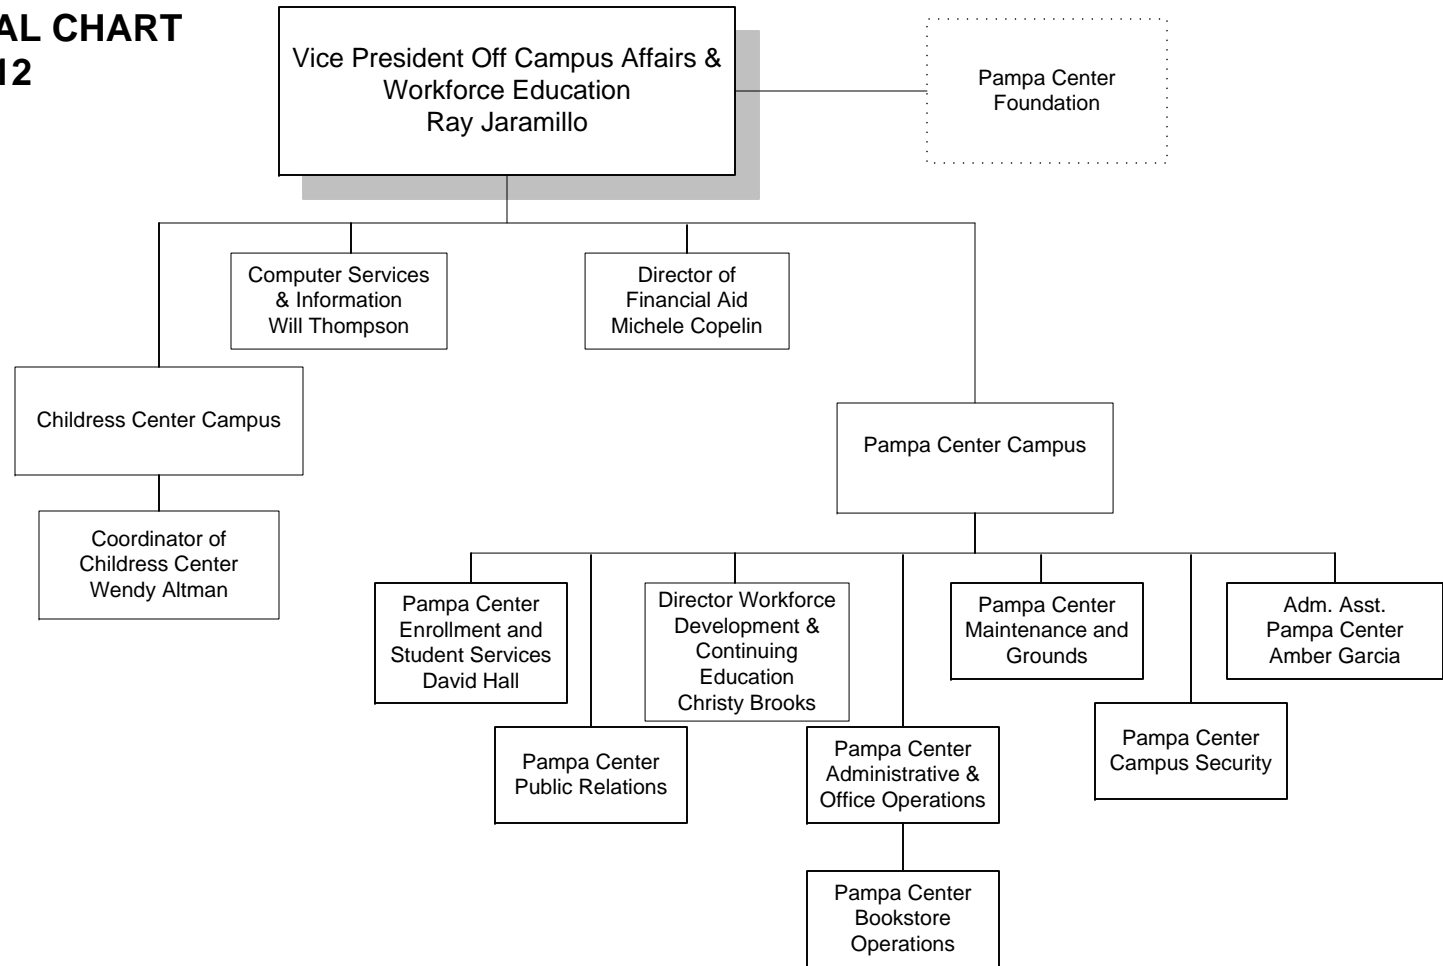

**CLARENDON COLLEGE – OFF
CAMPUS AFFAIRS
ORGANIZATIONAL CHART
2011-2012**